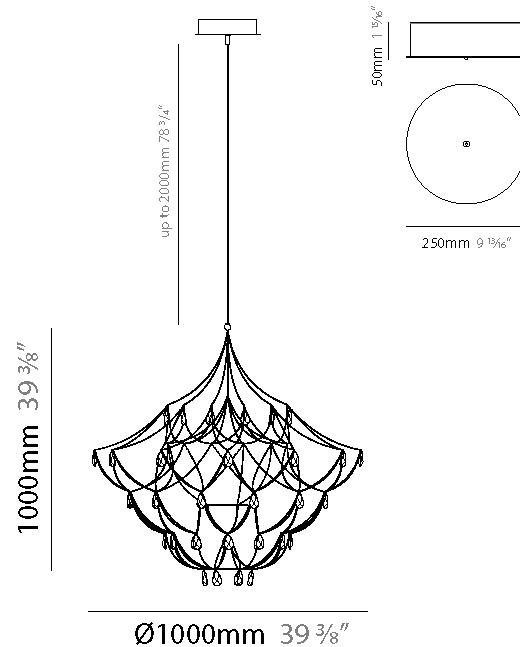

PROJECT	
TYPE	
SPECIFIER	
QUANTITY	
DATE	

CRYSTAL GALAXY SUSPENSION

D101398-

base number	LED Dimming	Color Temperature	Finish Options

1. To build a product code in our configurator select the specify button on the base model # product page
2. To build a manual product code on this datasheet choose from the options listed below in blue font and add the suffix to the base model #

GENERAL

Series: Crystal Galaxy
Brand: Quasar
Division: Design
Mounting Type: Suspension
Mounting Location: Ceiling
Subcategory: Ambient

PHYSICAL

Shape: Abstract
Diameter (mm): 1000
Diameter (in): 39 3/8"
Height (mm): 1000
Height (in): 39 3/8"
Max. Overall Height (mm): 2000
Max. Overall Height (in): 78 3/4"
Light Distribution: Omnidirectional
Fixture Finish: NIC / BRA / BBR
Fixture Material: Metal
Upon Request: Custom Sizes

ELECTRICAL

Number of Lamps: 75 + 1
Lamp Type: LED Retrofit
Input Wattage (W): 31.75
Bulb Included: Bulb Included
Max. Wattage Per Lamp (W): 0.33 + 7
Lamp Base: E10 + GU10
Dimming: 0-10V Dimming / Phase Dimming (120Vac Only)
Driver Included: Yes
Driver Location: Integrated
Driver Type: Constant Voltage - Universal
Driver Class: Class 2
Input Voltage (V): 120 - 277
Output Voltage (V): 12
Lamp Voltage (V): 12

LED

Color Temperature (*K): 2600 / 3000 / 3500
CRI: >90 CRI
Lamp Life (hrs): 50000

OPTICAL

RATINGS AND CERTIFICATIONS

Certified By: Certified for North American Standards
IP rating: IP20