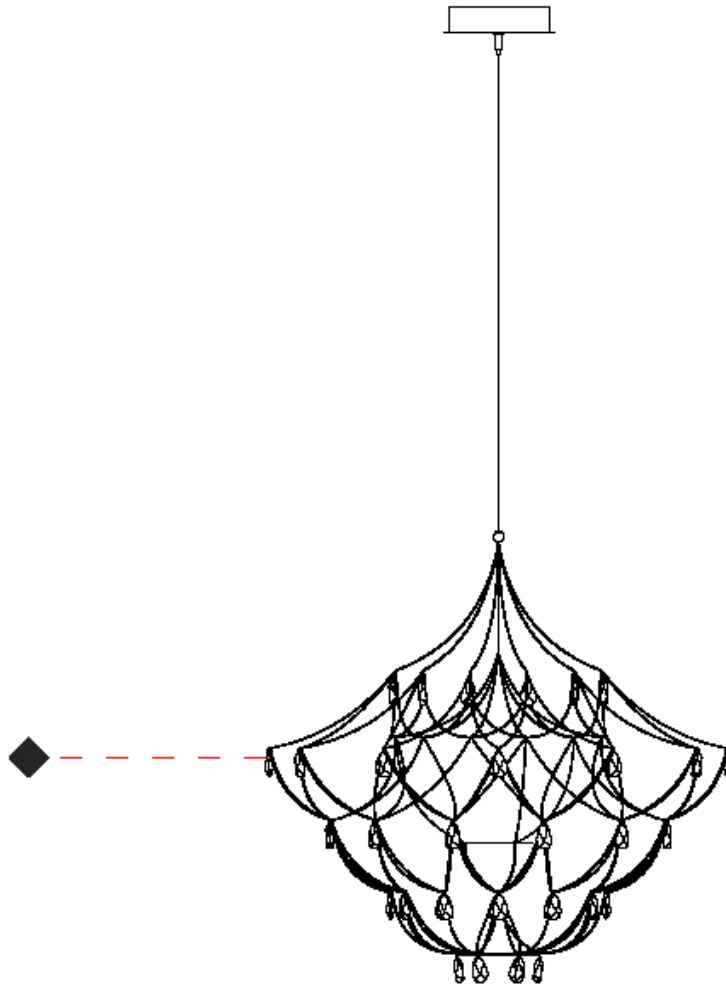

CRYSTAL GALAXY SUSPENSION

D101401-

PROJECT

TYPE

SPECIFIER

QUANTITY

DATE