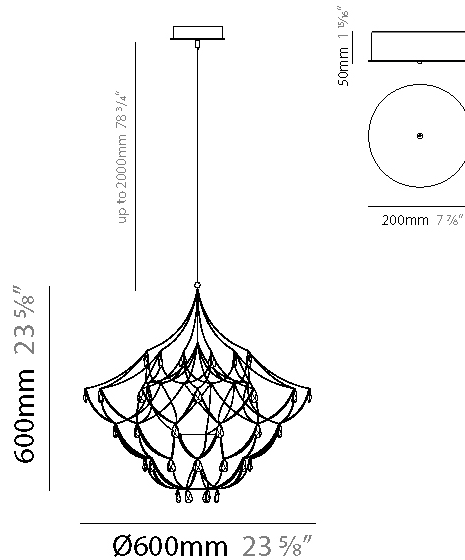

CRYSTAL GALAXY SUSPENSION

D101393-

base number	LED	Color	Finish
	Dimming	Temperature	Options

1. To build a product code in our configurator select the specify button on the base model # product page
2. To build a manual product code on this datasheet choose from the options listed below in blue font and add the suffix to the base model #

GENERAL

Series: Crystal Galaxy
Brand: Quasar
Division: Design
Mounting Type: Suspension
Mounting Location: Ceiling
Subcategory: Ambient

PHYSICAL

Shape: Abstract
Diameter (mm): 600
Diameter (in): 23 5/8
Height (mm): 600
Height (in): 23 5/8
Max. Overall Height (mm): 2000
Max. Overall Height (in): 78 3/4
Light Distribution: Omnidirectional
Weight (kg): 3
Weight (lbs): 6.61
Fixture Finish: NIC / BRA / BBR
Fixture Material: Metal
Upon Request: Custom Sizes

ELECTRICAL

Number of Lamps: 48
Lamp Type: LED Retrofit
Input Wattage (W): 15.84
Bulb Included: Bulb Included
Max. Wattage Per Lamp (W): 0.33
Lamp Base: E10
Dimming: 0-10V Dimming / Phase Dimming (120Vac Only)
Driver Included: Yes
Driver Location: Integrated
Driver Type: Constant Voltage - Universal
Driver Class: Class 2
Input Voltage (V): 120 - 277
Output Voltage (V): 12
Lamp Voltage (V): 12

LED

Color Temperature (°K): 2600 / 3000 / 3500
Max. Delivered Lumen (lm): 1104 (2600K)
CRI: >90 CRI
Lamp Life (hrs): 50000

OPTICAL

RATINGS AND CERTIFICATIONS

Certified By: Certified for North American Standards
IP rating: IP20