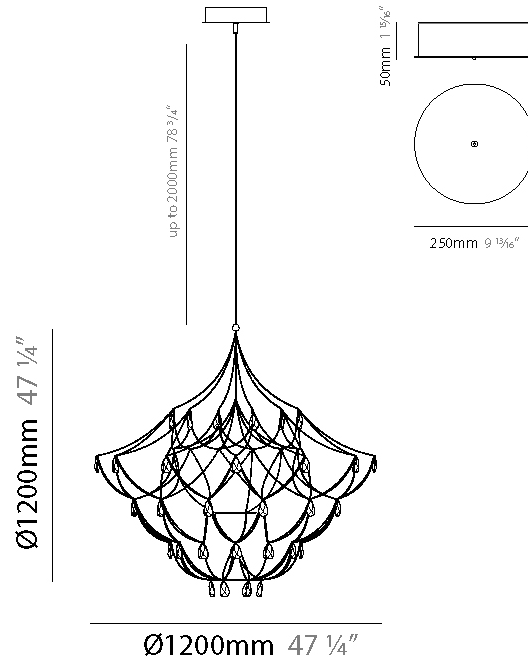

CRYSTAL GALAXY SUSPENSION

D101402-

base number   LED Dimming   Color Temperature   Finish Options

PROJECT
TYPE
SPECIFIER
QUANTITY
DATE

1. To build a product code in our configurator select the specify button on the base model # product page
2. To build a manual product code on this datasheet choose from the options listed below in blue font and add the suffix to the base model #

GENERAL

Series: Crystal Galaxy
Brand: Quasar
Division: Design
Mounting Type: Suspension
Mounting Location: Ceiling
Subcategory: Ambient

PHYSICAL

Shape: Abstract
Diameter (mm): 1200
Diameter (in): 47 1/4
Height (mm): 1200
Height (in): 47 1/4
Max. Overall Height (mm): 3200
Max. Overall Height (in): 126
Light Distribution: Omnidirectional
Fixture Finish: [NIC / BRA / BBR](#)
Fixture Material: Metal
Cable Details: 2000mm Cable
Upon Request: Custom Sizes

ELECTRICAL

Number of Lamps: 108 + 1
Lamp Type: LED Retrofit
Input Wattage (W): 42.64
Bulb Included: Bulb Included
Max. Wattage Per Lamp (W): 0.33 + 7
Lamp Base: E10 + GU10
Dimming: [0-10V Dimming / Phase Dimming (120Vac Only)](#)
Driver Included: Yes
Driver Location: Integrated
Driver Type: Constant Voltage - Universal
Driver Class: Class 2
Input Voltage (V): 120 - 277
Output Voltage (V): 12
Lamp Voltage (V): 12

LED

Color Temperature (°K): [2600 / 3000 / 3500](#)
CRI: >90 CRI
Lamp Life (hrs): 50000

OPTICAL

RATINGS AND CERTIFICATIONS

Certified By: Certified for North American Standards
IP rating: IP20