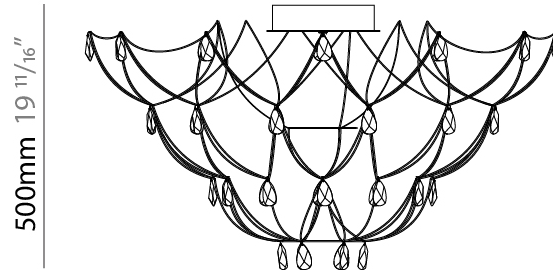

PROJECT	
TYPE	
SPECIFIER	
QUANTITY	
DATE	

CRYSTAL GALAXY SURFACE

D102029-

base number	LED Dimming	Color Temperature	Finish Options

1. To build a product code in our configurator select the specify button on the base model # product page
2. To build a manual product code on this datasheet choose from the options listed below in blue font and add the suffix to the base model #

GENERAL

Series: Crystal Galaxy
Brand: Quasar
Division: Design
Mounting Type: Surface
Mounting Location: Ceiling
Subcategory: Ambient

PHYSICAL

Shape: Abstract
Diameter (mm): 1000
Diameter (in): 39 ³/₈
Height (mm): 500
Height (in): 19 ¹¹/₁₆
Light Distribution: Omnidirectional
Weight (kg): 3
Weight (lbs): 6.61
Fixture Finish: NIC / BRA / BBR
Fixture Material: Metal
Upon Request: Custom Sizes

ELECTRICAL

Number of Lamps: 66
Lamp Type: LED Retrofit
Input Wattage (W): 21.78
Bulb Included: Bulb Included
Max. Wattage Per Lamp (W): 0.33
Lamp Base: E10
Dimming: 0-10V Dimming / Phase Dimming (120Vac Only)
Driver Included: Yes
Driver Location: Integrated
Driver Type: Constant Voltage - Universal
Driver Class: Class 2
Input Voltage (V): 120 - 277
Output Voltage (V): 12
Lamp Voltage (V): 12

LED

Color Temperature (°K): 2600 / 3000 / 3500
Max. Delivered Lumen (lm): 1518 (2600K)
CRI: >80 CRI
Lamp Life (hrs): 50000

OPTICAL

RATINGS AND CERTIFICATIONS

Certified By: Certified for North American Standards
IP rating: IP20

Ø1000mm 39 ³/₈"