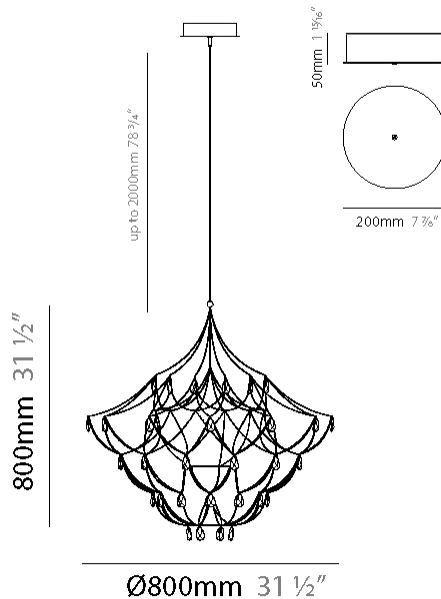

D101389-

base number	LED Dimming	Color Temperature	Finish Options

1. To build a product code in our configurator select the specify button on the base model # product page
2. To build a manual product code on this datasheet choose from the options listed below in blue font and add the suffix to the base model #

GENERAL

Series: Crystal Galaxy
Brand: Quasar
Division: Design
Mounting Type: Suspension
Mounting Location: Ceiling
Subcategory: Ambient

PHYSICAL

Shape: Abstract
Diameter (mm): 800
Diameter (in): 31 1/2
Height (mm): 800
Height (in): 31 1/2
Max. Overall Height (mm): 2000
Max. Overall Height (in): 78 3/4
Light Distribution: Omnidirectional
Weight (kg): 3
Weight (lbs): 6.61
Diffuser: Asfour Crystals
Fixture Finish: NIC / BRA / BBR
Fixture Material: Metal
Upon Request: Custom Sizes

ELECTRICAL

Number of Lamps: 60
Lamp Type: LED Retrofit
Input Wattage (W): 19.8
Bulb Included: Bulb Included
Max. Wattage Per Lamp (W): 0.33
Lamp Base: E10
Dimming: 0-10V Dimming / Phase Dimming (120Vac Only)
Driver Included: Yes
Driver Location: Integrated
Driver Type: Constant Voltage - Universal
Driver Class: Class 2
Input Voltage (V): 120 - 277
Output Voltage (V): 12
Lamp Voltage (V): 12

LED

Color Temperature (°K): 2600 / 3000 / 3500
Max. Delivered Lumen (lm): 1380 (2600K)
CRI: >90 CRI
Lamp Life (hrs): 50000

OPTICAL

RATINGS AND CERTIFICATIONS

Certified By: Certified for North American Standards
IP rating: IP20