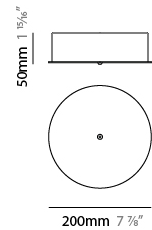

PROJECT	
TYPE	
SPECIFIER	
QUANTITY	
DATE	

CRYSTAL GALAXY SURFACE

D102029-

base number	LED Dimming	Color Temperature	Finish Options

1. To build a product code in our configurator select the specify button on the base model # product page
2. To build a manual product code on this datasheet choose from the options listed below in blue font and add the suffix to the base model #

GENERAL

Series: Crystal Galaxy
Brand: Quasar
Division: Design
Mounting Type: Surface
Mounting Location: Ceiling
Subcategory: Ambient

PHYSICAL

Shape: Abstract
Diameter (mm): 1000
Diameter (in): 39 ³/₈
Height (mm): 500
Height (in): 19 ¹¹/₁₆
Light Distribution: Omnidirectional
Weight (kg): 3
Weight (lbs): 6.61
Fixture Finish: NIC / BRA / BBR
Fixture Material: Metal
Upon Request: Custom Sizes

ELECTRICAL

Number of Lamps: 66
Lamp Type: LED Retrofit
Input Wattage (W): 21.78
Bulb Included: Bulb Included
Max. Wattage Per Lamp (W): 0.33
Lamp Base: E10
Dimming: 0-10V Dimming / Phase Dimming (120Vac Only)
Driver Included: Yes
Driver Location: Integrated
Driver Type: Constant Voltage - Universal
Driver Class: Class 2
Input Voltage (V): 120 - 277
Output Voltage (V): 12
Lamp Voltage (V): 12

LED

Color Temperature (°K): 2600 / 3000 / 3500
Max. Delivered Lumen (lm): 1518 (2600K)
CRI: >80 CRI
Lamp Life (hrs): 50000

OPTICAL

RATINGS AND CERTIFICATIONS

Certified By: Certified for North American Standards
IP rating: IP20

Ø1000mm 39 ³/₈"